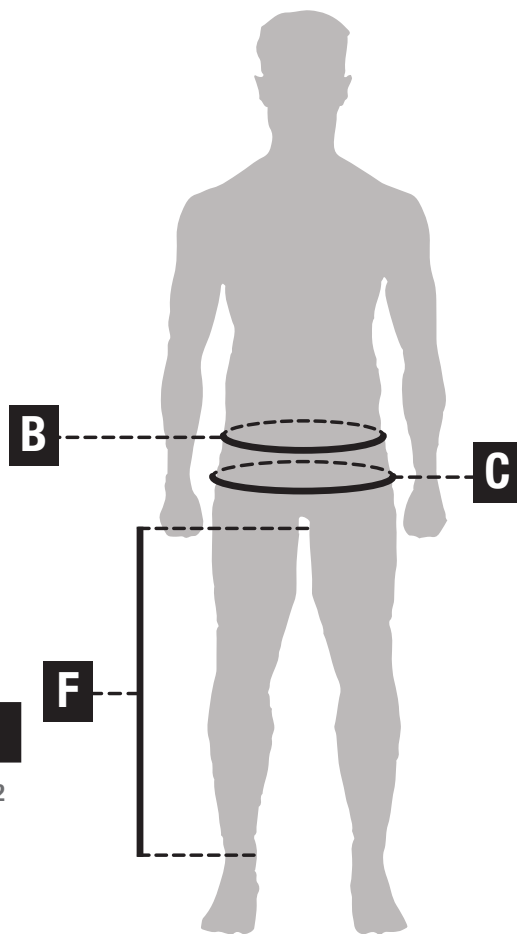

## Ripstop Shorts

### DETERMINE YOUR SIZE:

**B** - Waist (relaxed/stretch)

**C** - Hips

**F** - Inside Leg

Sizing CM	S	M	L	XL	XXL	XXXL
<b>B</b> Waist (relaxed/stretch)	76/86	80/90	84/94	90/100	96/106	102/112
<b>C</b> Hip	102	106	110	116	122	128
<b>F</b> Inside Leg	17.5	18	18.5	19	19.5	20